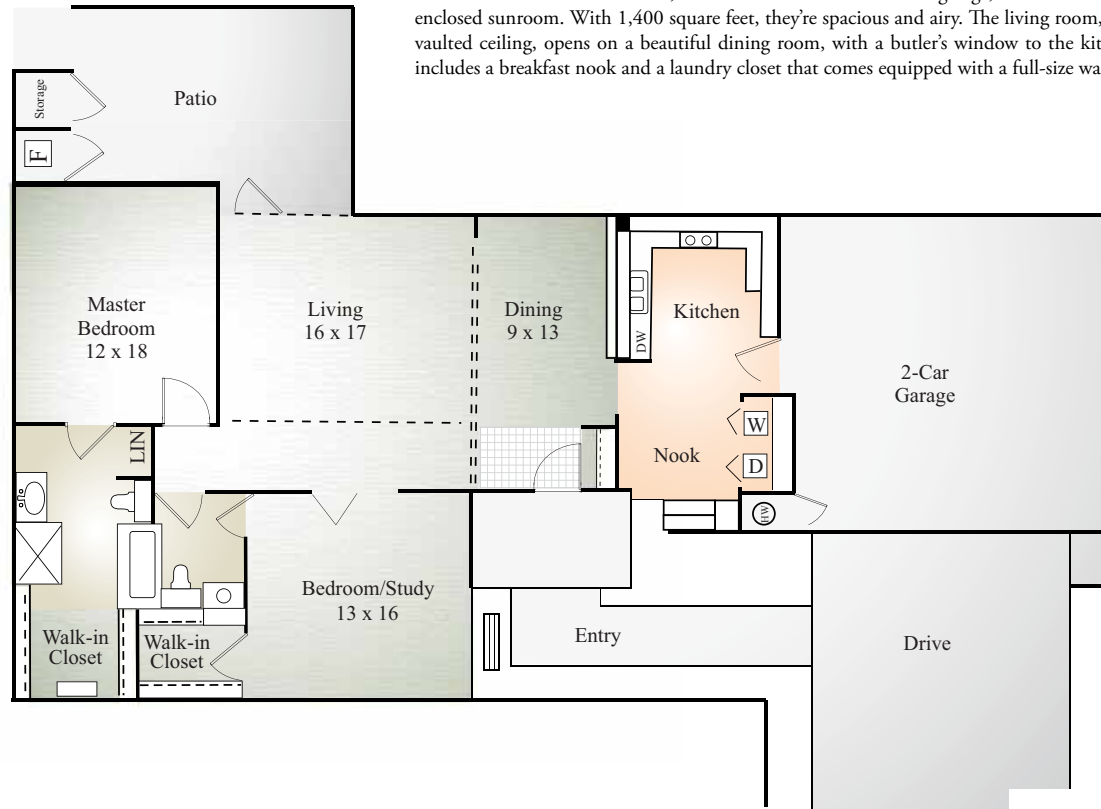

**2021**

**One Time Membership Fee Options**

100% refundable \$221,579

90% refundable \$189,925

50% refundable \$168,400

Standard Plan \$126,616

Double Occupancy: Add \$8,648

---

**Monthly Service Fee**

\$3,903

Double occupancy add \$374

Each of these 46 two-bedroom, two-bath homes has a two-car garage, as well as a courtyard, patio or enclosed sunroom. With 1,400 square feet, they're spacious and airy. The living room, with its handsome vaulted ceiling, opens on a beautiful dining room, with a butler's window to the kitchen. Your kitchen includes a breakfast nook and a laundry closet that comes equipped with a full-size washer and dryer.

*Plans vary according to specif.*

**PATIO HOME**  
1,400 SQ. FT.  
2 BEDROOM/2 BATH