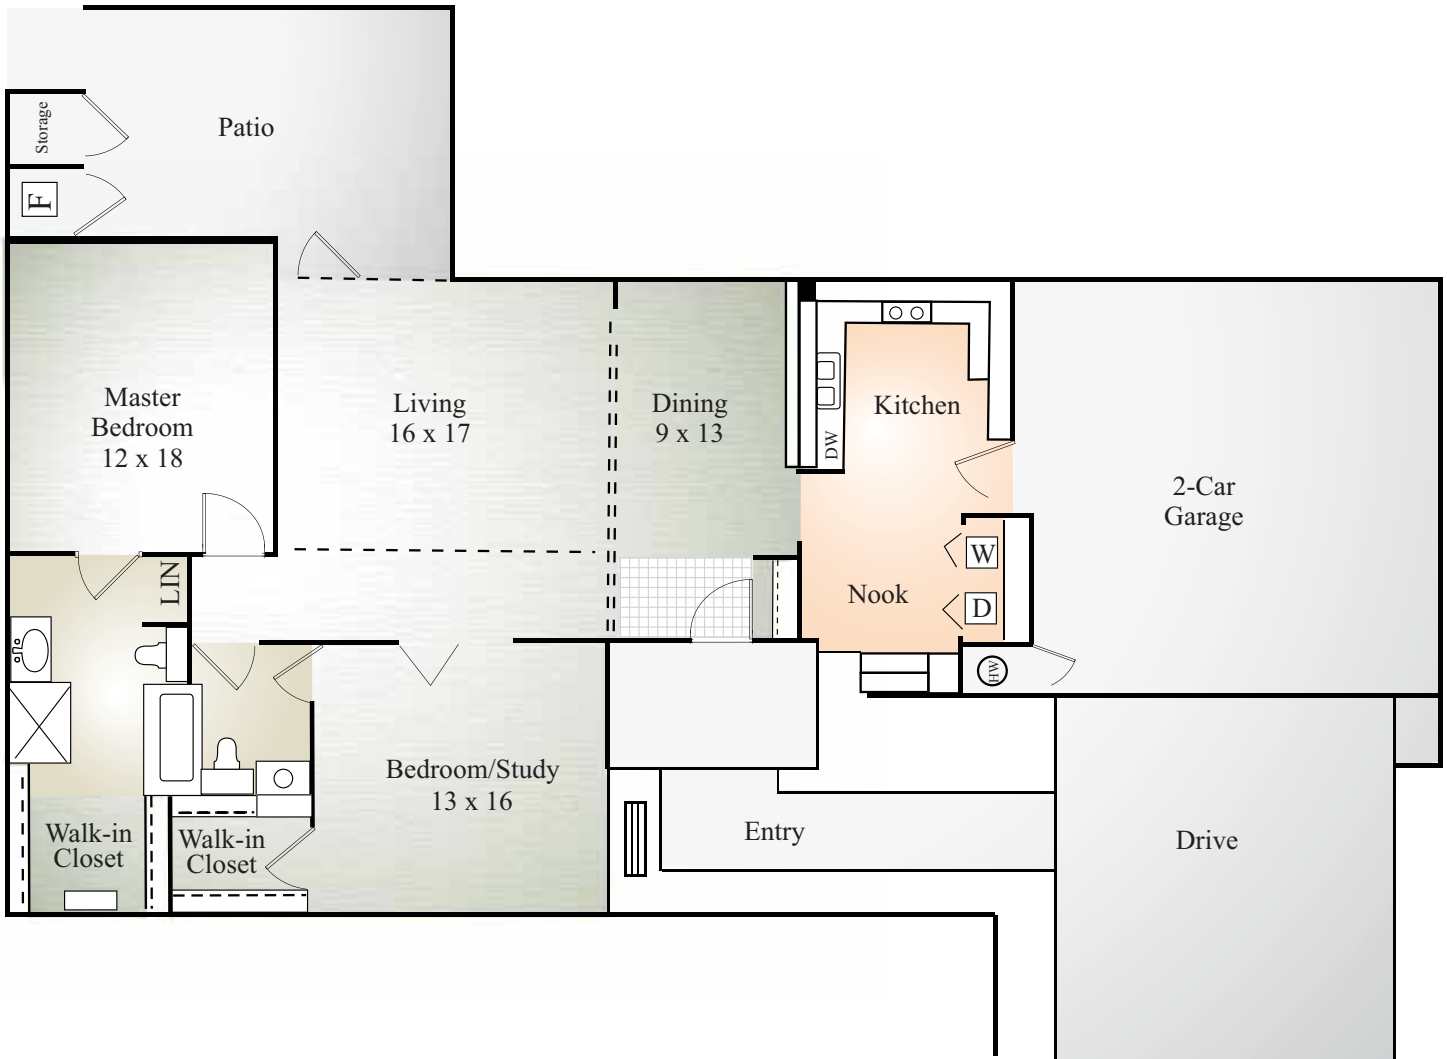

# OKLAHOMA METHODIST MANOR

## PATIO HOME 1,400 SQ. FT. 2 BEDROOM/2 BATH

*Plans vary according to specific residence.*

Each of these 46 two-bedroom, two-bath homes has a two-car garage, as well as a courtyard, patio or enclosed sunroom. With 1,400 square feet, they're spacious and airy. The living room, with its handsome vaulted ceiling, opens on a beautiful dining room, with a butler's window to the kitchen. Your kitchen includes a breakfast nook and a laundry closet that comes equipped with a full-size washer and dryer.